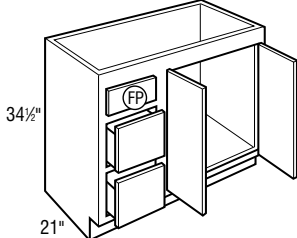

*Vanity Sink Drawer Bases, 32" High*

36", 42", 48", 54", 57", or 60"

*Vanity Sink Drawer Bases, 34 1/2" High*

24", 30", 36", 42", 48", or 60"

*Vanity Sink Drawer Bases, 32" High*

24", 30", 36", 42", 48", or 60"

*Vanity Sink Drawer Bases, 34 1/2" High*

48" or 60"

*Vanity Sink 6 Drawer Bases, 32" High*

48" or 60"

*Vanity Sink 6 Drawer Bases, 34 1/2" High*

*Vanity Angle Corner Sink Front Bottoms*

*Under Counter Drawer Cabinets, 18" Deep*