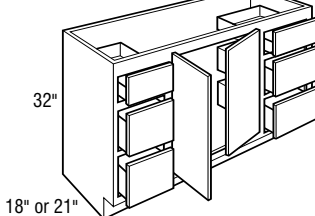

Vanity Sink 6 Drawer Bases, 32" High

48" or 60"