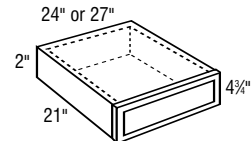

*Vanity Sink Drawer Bases, 32" High*

36", 42", 48", 54", 57", or 60"

*Vanity Sink Drawer Bases, 34 1/2" High*

24", 30", 36", 42", 48", or 60"

*Vanity Sink Drawer Bases, 32" High*

24", 30", 36", 42", 48", or 60"

*Vanity Sink Drawer Bases, 34 1/2" High*

48" or 60"

*Vanity Sink 6 Drawer Bases, 32" High*

48" or 60"

*Vanity Sink 6 Drawer Bases, 34 1/2" High*

*Vanity Angle Corner Sink Front Bottoms*

*Under Counter Drawer Cabinets, 18" Deep*