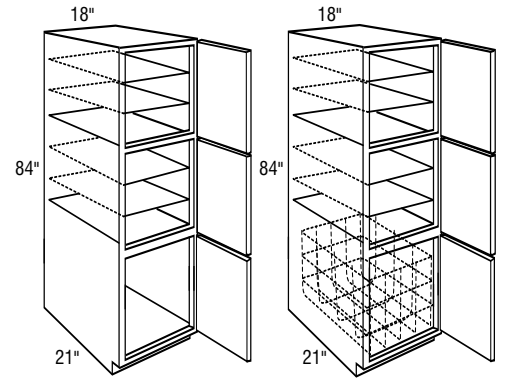

*Vanity Sink Drawer Bases, 34 1/2" High*

48" or 60"

*Vanity Sink 6 Drawer Bases, 32" High*

48" or 60"

*Vanity Sink 6 Drawer Bases, 34 1/2" High*

*Vanity Angle Corner Sink Front Bottoms*

*Under Counter Drawer Cabinets, 18" Deep*

*Under Counter Drawer Cabinets, 21" Deep*

# SPECIFICATIONS & SIZES

*Special Size Vanity*

*Vanity Hamper Base Cabinet*

*Vanity Utility Cabinets*

*Water Closet Cabinets*

*Vanity Wall Cabinets*

*Single Medicine Cabinet*

*Tri-View Medicine Cabinets*