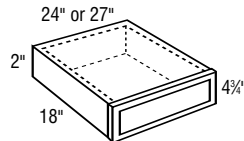

*Vanity Sink Drawer Bases, 32" High*

36", 42", 48", 54", 57", or 60"

*Vanity Sink Drawer Bases, 34 1/2" High*

24", 30", 36", 42", 48", or 60"

*Vanity Sink Drawer Bases, 32" High*

24", 30", 36", 42", 48", or 60"

*Vanity Sink Drawer Bases, 34 1/2" High*

48" or 60"

*Vanity Sink 6 Drawer Bases, 32" High*

48" or 60"

*Vanity Sink 6 Drawer Bases, 34 1/2" High*

*Vanity Angle Corner Sink Front Bottoms*

*Under Counter Drawer Cabinets, 18" Deep*