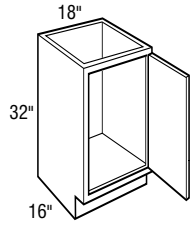

SPECIFICATIONS & SIZES

Special Size Vanity