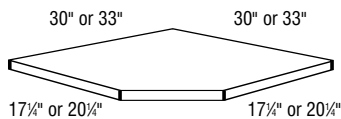

*Vanity Sink Drawer Bases, 32" High*

36", 42", 48", 54", 57", or 60"

*Vanity Sink Drawer Bases, 34 1/2" High*

24", 30", 36", 42", 48", or 60"

*Vanity Sink Drawer Bases, 32" High*

24", 30", 36", 42", 48", or 60"

*Vanity Sink Drawer Bases, 34 1/2" High*

48" or 60"

*Vanity Sink 6 Drawer Bases, 32" High*

48" or 60"

*Vanity Sink 6 Drawer Bases, 34 1/2" High*

*Vanity Angle Corner Sink Front Bottoms*

*Under Counter Drawer Cabinets, 18" Deep*