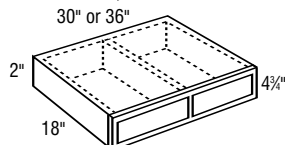

*Vanity Sink Drawer Bases, 34 1/2" High*

48" or 60"

*Vanity Sink 6 Drawer Bases, 32" High*

48" or 60"

*Vanity Sink 6 Drawer Bases, 34 1/2" High*

*Vanity Angle Corner Sink Front Bottoms*

*Under Counter Drawer Cabinets, 18" Deep*