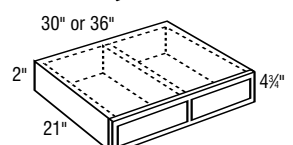

*Vanity Sink Drawer Bases, 34 1/2" High*

48" or 60"

*Vanity Sink 6 Drawer Bases, 32" High*

48" or 60"

*Vanity Sink 6 Drawer Bases, 34 1/2" High*

*Vanity Angle Corner Sink Front Bottoms*

*Under Counter Drawer Cabinets, 18" Deep*