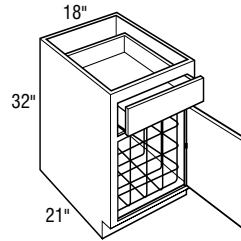

Vanity Hamper Base Cabinet