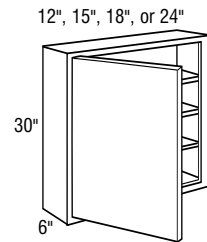

## VANITY CABINETS

24", 27", 30", 33", 36", 42", or 48"

*Vanity Bases, 32" High*

24", 27", 30", 33", 36", 42", or 48"

*Vanity Bases, 34 1/2" High*

12", 15", 18", 21", or 24"

*Vanity Door Drawer Bases, 32" High*

# SPECIFICATIONS & SIZES

*Special Size Vanity*

*Vanity Hamper Base Cabinet*

*Vanity Utility Cabinets*

*Water Closet Cabinets*

*Vanity Wall Cabinets*

*Single Medicine Cabinet*

*Tri-View Medicine Cabinets*