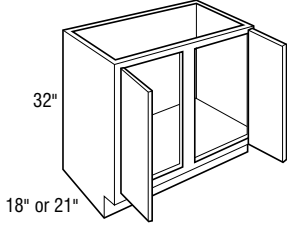

# SPECIFICATIONS & SIZES

## VANITY CABINETS

24", 27", 30", 33", 36", 42", or 48"

*Vanity Bases, 32" High*

24", 27", 30", 33", 36", 42", or 48"

*Vanity Bases, 34 1/2" High*

12", 15", 18", 21", or 24"

*Vanity Door Drawer Bases, 32" High*

12", 15", 18", 21", or 24"

*Vanity Door Drawer Bases, 34 1/2" High*

12", 15", 18", 21", or 24"

*Vanity Drawer Bases, 32" High*

12", 15", 18", 21", or 24"

*Vanity Drawer Bases, 34 1/2" High*

36", 42", 48", 54", 57", or 60"