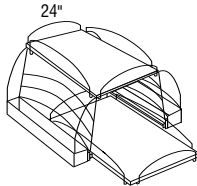

Pots & Pans Pullout