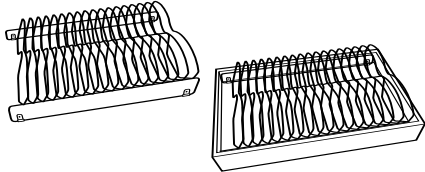

Spice Rack

Spice Racks

SS Plug In Bracket

Tilt Out Trays

Tray Divider Kit

Tray Divider Roll-Out Kits

Vanity Desk Legs

# SPECIFICATIONS & SIZES

---

Waste Bin

Wine Glass Holders

Wire Plate Organizers

15", 18", 21", or 24"

Wood Utensil Organizers