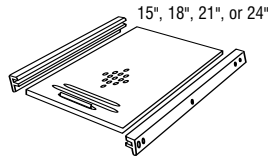

# SPECIFICATIONS & SIZES

## ACCESSORIES & PARTS

Base Pan Storage

Bread Box Lids

Cookbook Rack

15", 18", 21", or 24"

Cutlery Dividers, Tiered

Exterior Shelf

False Panel Clips

# SPECIFICATIONS & SIZES

---

Waste Bin

Wine Glass Holders

Wire Plate Organizers

15", 18", 21", or 24"

Wood Utensil Organizers