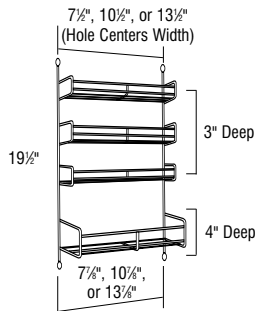

## ACCESSORIES & PARTS

Base Pan Storage

Bread Box Lids

Cookbook Rack

15", 18", 21", or 24"

Cutlery Dividers, Tiered

Exterior Shelf

False Panel Clips

Hinges

Lid Organizers

Pegged Dish Organizer

Pots & Pans Pullout

Shelf Pegs

Sliding Shelf Kits

Sliding Towel Rack

Sliding Vegetable Bin

Spice Rack

Spice Racks

SS Plug In Bracket

Tilt Out Trays

Tray Divider Kit

Tray Divider Roll-Out Kits

Vanity Desk Legs

# SPECIFICATIONS & SIZES

---

Waste Bin

Wine Glass Holders

Wire Plate Organizers

15", 18", 21", or 24"

Wood Utensil Organizers