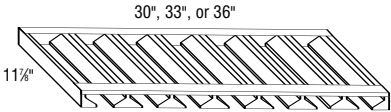

Spice Rack

Spice Racks

SS Plug In Bracket

Tilt Out Trays

Tray Divider Kit

Tray Divider Roll-Out Kits

Vanity Desk Legs

# SPECIFICATIONS & SIZES

---

Waste Bin

Wine Glass Holders

Wire Plate Organizers

15", 18", 21", or 24"

Wood Utensil Organizers