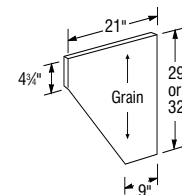

Spice Rack

Spice Racks

SS Plug In Bracket

Tilt Out Trays

Tray Divider Kit

Tray Divider Roll-Out Kits

Vanity Desk Legs

# SPECIFICATIONS & SIZES

---

Waste Bin

Wine Glass Holders

Wire Plate Organizers

15", 18", 21", or 24"

Wood Utensil Organizers