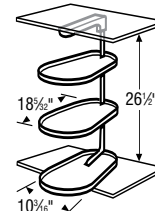

## ACCESSORIES & PARTS

Base Pan Storage

Bread Box Lids

Cookbook Rack

15", 18", 21", or 24"

Cutlery Dividers, Tiered

Exterior Shelf

False Panel Clips

Hinges

Lid Organizers

Pegged Dish Organizer

Pots & Pans Pullout

Shelf Pegs

Sliding Shelf Kits

Sliding Towel Rack

Sliding Vegetable Bin

Spice Rack

Spice Racks

SS Plug In Bracket

Tilt Out Trays

Tray Divider Kit

Tray Divider Roll-Out Kits

Vanity Desk Legs

# SPECIFICATIONS & SIZES

---

Waste Bin

Wine Glass Holders

Wire Plate Organizers

15", 18", 21", or 24"

Wood Utensil Organizers