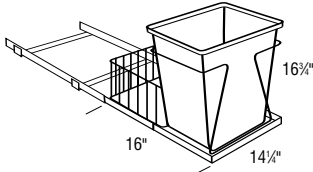

Spice Rack

Spice Racks

SS Plug In Bracket

Tilt Out Trays

Tray Divider Kit

Tray Divider Roll-Out Kits

Vanity Desk Legs

# SPECIFICATIONS & SIZES

---

Waste Bin

Wine Glass Holders

Wire Plate Organizers

15", 18", 21", or 24"

Wood Utensil Organizers