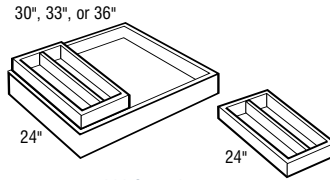

Lid Organizers