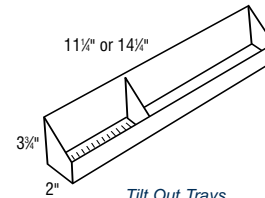

Tilt Out Trays