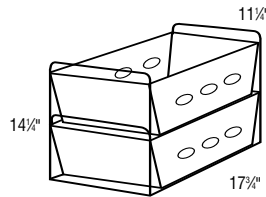

## ACCESSORIES & PARTS

Base Pan Storage

Bread Box Lids

Cookbook Rack

15", 18", 21", or 24"

Cutlery Dividers, Tiered

Exterior Shelf

False Panel Clips

Hinges

Lid Organizers

Pegged Dish Organizer

Pots & Pans Pullout

Shelf Pegs

Sliding Shelf Kits

Sliding Towel Rack

Sliding Vegetable Bin

# SPECIFICATIONS & SIZES

---

Waste Bin

Wine Glass Holders

Wire Plate Organizers

15", 18", 21", or 24"

Wood Utensil Organizers