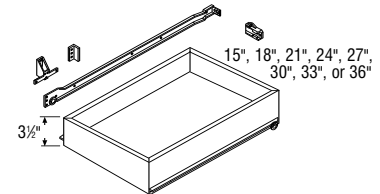

Hinges

Lid Organizers

Pegged Dish Organizer

Pots & Pans Pullout

Shelf Pegs

Sliding Shelf Kits

Sliding Towel Rack

Sliding Vegetable Bin

# SPECIFICATIONS & SIZES

---

Waste Bin

Wine Glass Holders

Wire Plate Organizers

15", 18", 21", or 24"

Wood Utensil Organizers